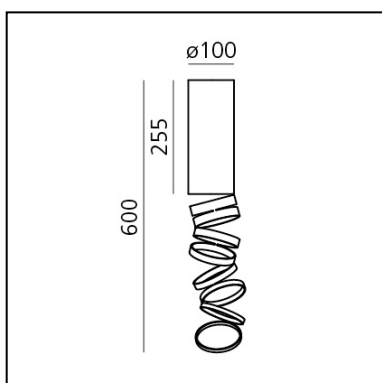

Decomposé Light Ceiling - Fumé

Atelier Oï

LUMINAIRE

- Watt: **6W**
- Delivered lumens output: **210lm**
- Efficiency: **60%**
- Efficacy: **52.40lm/W**

DESCRIPTION

"The projected light is broken down on each ring, light rays come to life in a scenic dance, made of shadows circulating around the central heart." Atelier Oï

DIMENSIONS

- Height: **cm 25.5**
- Base Diameter: **cm 10**
- Max Height from ceiling: **cm 60**

NOT INCLUDED SOURCES

- Category: **FLUO**
- Number: **1**
- Watt: **8W**
- Socket: **E27**
- Class: **A**

ALTERNATIVE SOURCES

- Category: **LED RETROFIT**
- Number: **1**
- Watt: **6W**
- Socket: **E27**